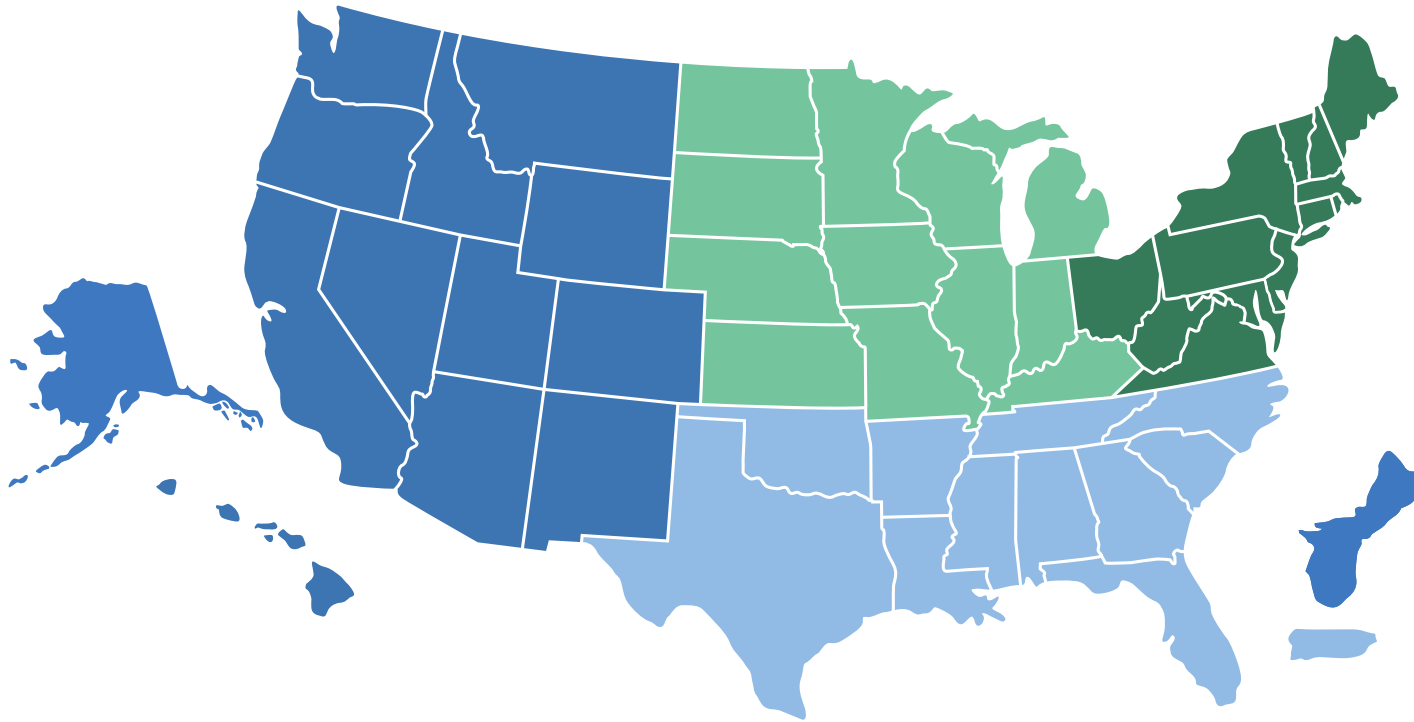

Ensuring Your Success: **Your RedShelf Team**

Your contact guide:

Regional Sales Director (RSD):
IA/EA Program Initiation & Expansion

Customer Service (CS) Director:
IA/EA Program Execution & Support

AK, AZ, CA, CO, GU, ID,
MT, NM, NV, OR, UT,
HI, WA, WY