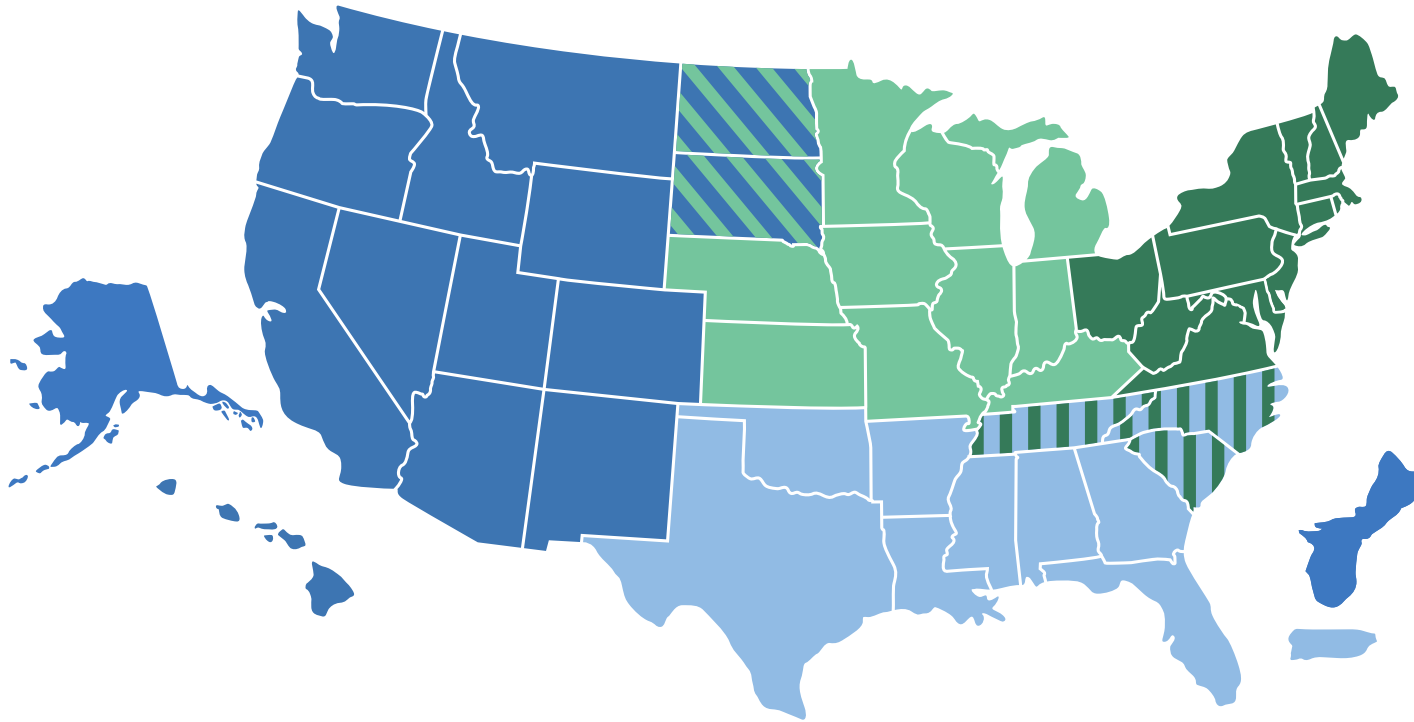

## Your contact guide:

**Regional Sales Director (RSD):**  
IA/EA Program Initiation & Expansion

**Customer Service (CS) Director:**  
IA/EA Program Execution & Support

AK, AZ, CA, CO, GU, ID,  
MT, NM, NV, OR, UT,  
SD, ND, HI, WA, WY